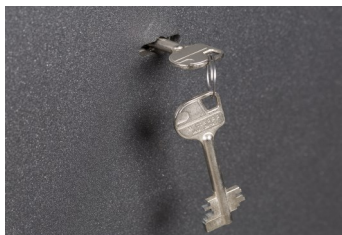

DRS VEGA

The **DRS Vega range** is certified and approved for security standard S2 (EN14450) insurance rating and is available in various sizes, making it ideal for most commercial and domestic environments .

Features:

- Key or Electronic lock available
- Double wall construction
- Adjustable shelves

Burglary Resistant Classification
LPCB - EN14450 S2

UK Cover
Cash: £4,000
Valuables: £40,000

Fire Resistant Classification
DIN 4102

DIN 4102 is an EN construction standard, which means that these units are not fire tested.

Code	Model	Outside Dimensions (mm) h x w x d	Inside Dimensions (mm) h x w x d	Volume (ltr)	Weight (kg)	Shelves
0820400 01/81	10K/10E	275 x 325 x 325	200 x 250 x 215	11	26	1
0820401 01/81	40K/40E	330 x 450 x 380	255 x 375 x 270	26	40	1
0820402 01/81	50K/50E	430x 360 x 400	355 x 285 x 290	29	41	1
0820403 01/81	45K/45E	470x 490 x 410	385 x 375 x 295	42	56	1
0820404 01/81	65K/65E	660 x 490 x 410	575 x 375 x 295	63	73	2
0820405 01/81	85K/85E	860 x 490 x 410	775 x 375 x 295	85	91	2

Batteries included with electronic locks

DRS VEGA

The Range

Features

Construction	Double Walled
Keys supplied	2 (No override for Elec Lock)
Key retaining	Key Lock-Yes
Live / dead locking bolts	10 / 40 / 50 / 45 - 2 65 / 85 - 4
Thickness of bolts	19 mm
Programmable Users	1 Manager / 1 User
Batteries Included Type	Yes / No AA / 9V
Time delay	Yes
Shelves	Removable
Fixing bolts included	Yes
Colour	Antracite
Warranty Period	2 years